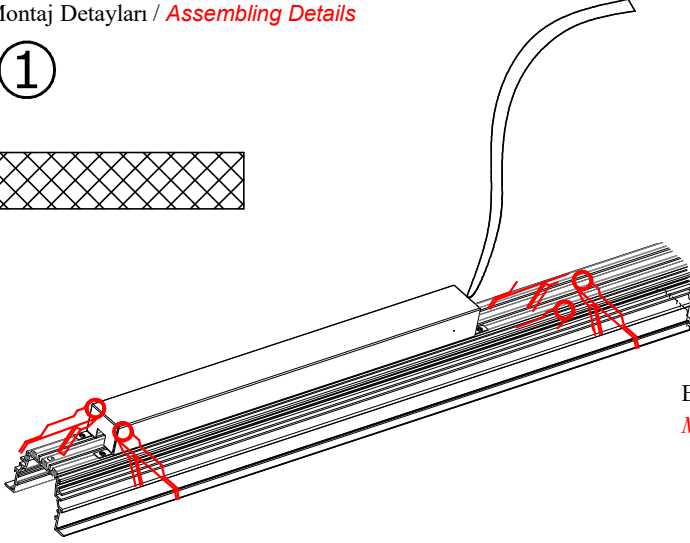

Montaj Detayları / *Assembling Details*

①

Elektriksel bağlantısını yapın.
Make electrical connections.

②